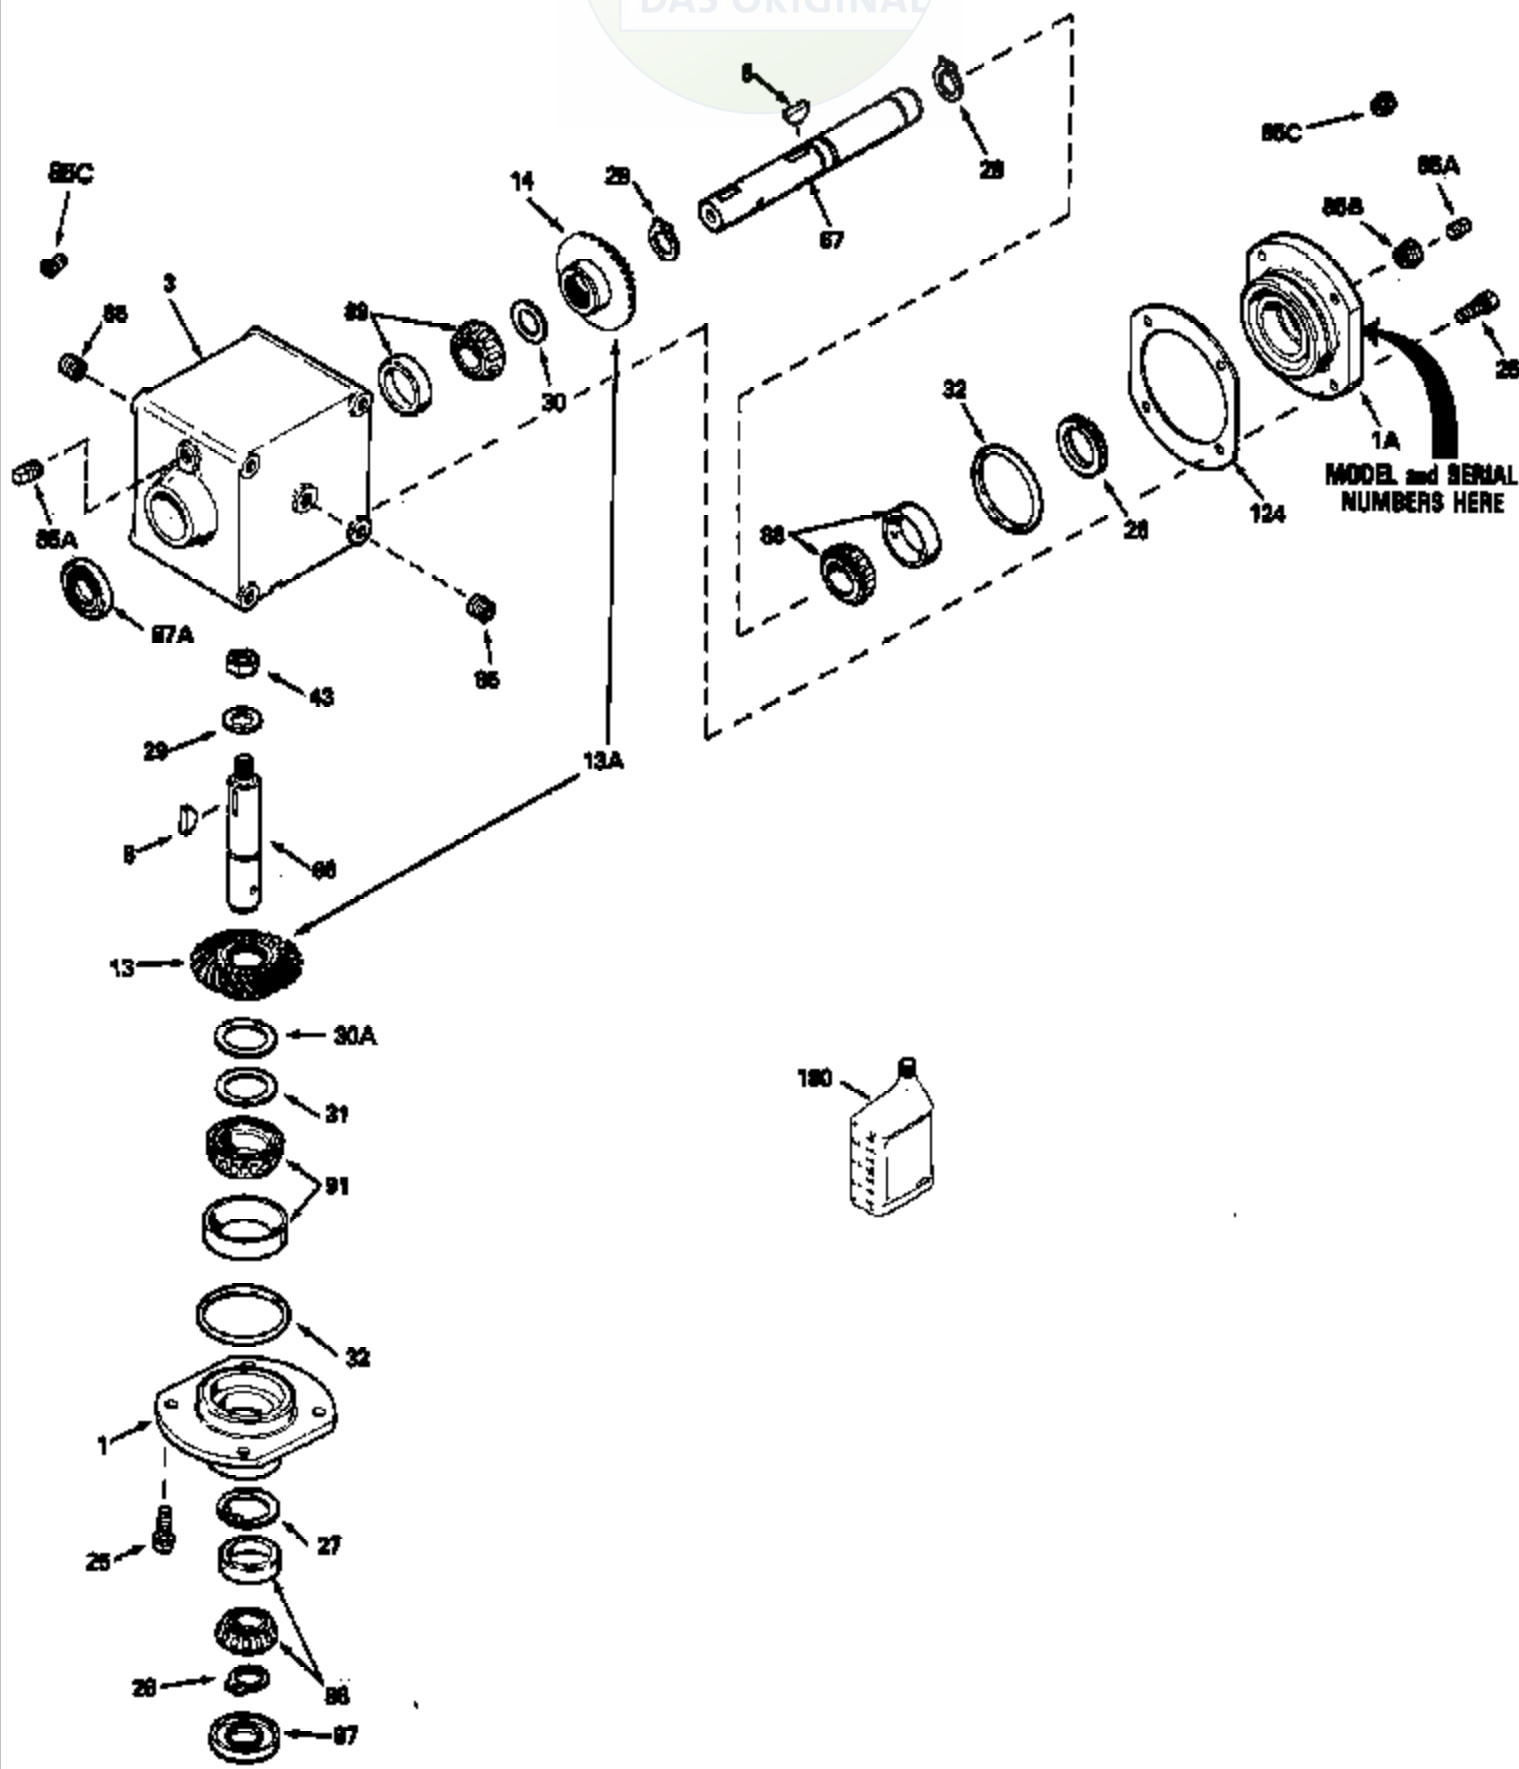

JOIST
DAS ORIGINAL

ILLUSTRATION SHOWS TYPICAL PARTS ONLY. ORDER BY PART NUMBER. PARTS NOT LISTED ARE SUPPLIED BY OEM.

Ref #	Part Number	Qty	Description
1A	786106		Retainer Cap
1	786104A		Retainer Cap
3	770076		Right Angle Drive Housing
8	792114		Woodruff Key No. 807
13	778169		Bevel Gear (27 teeth)
14	778173		Bevel Gear (18 teeth)
25	792037		Screw, 5/16-18 x 1"
26	780137		Load Ring
27	792112		Retaining Ring
28	792113		Retaining Ring
29	792115		Flat Washer
30	780131		Shim
31	780138	1100-1100-029	Shim Page 2 of 2
32	788063	Peerless	"O" Ring
43	792110A		Hex Jam Nut, 3/4-16
66	776281		Input Shaft (5.38" long)
67	776280		Output Shaft (7.656" long)
85C	792118		Relief Valve
85A	792039		Pipe Plug, 1/8"
85	792116		Pipe Plug, 1/4-18
87A	788065		Oil Seal
87	788064		Oil Seal
88	780132		Bearing & Cup Ass'y (SEE REPAIR MANUA L)
89	780132		Bearing & Cup Ass'y (SEE REPAIR MANUA L)
91	780134		Bearing & Cup Ass'y (SEE REPAIR MANUA L)
124	780136		Retainer Cap Shim
180	730229A		Gear Oil 80W90